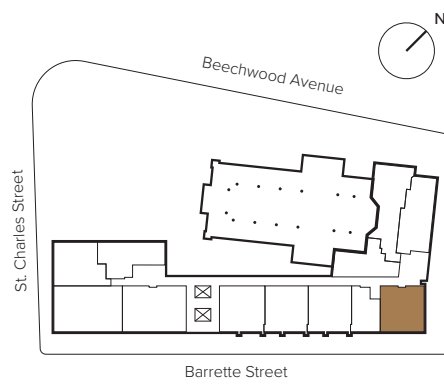

MARCHÉ

ST. CHARLES

MARKET

Be Part Of The Transformation.

207

SOUTH EAST VIEWS

2 BEDROOMS / 2 BATH

INDOOR 911 SQ.FT.
OUTDOOR 45 SQ.FT.

LAST ONE AVAILABLE

MODBOX

STCHARLESMARKET.CA
613.301.7782