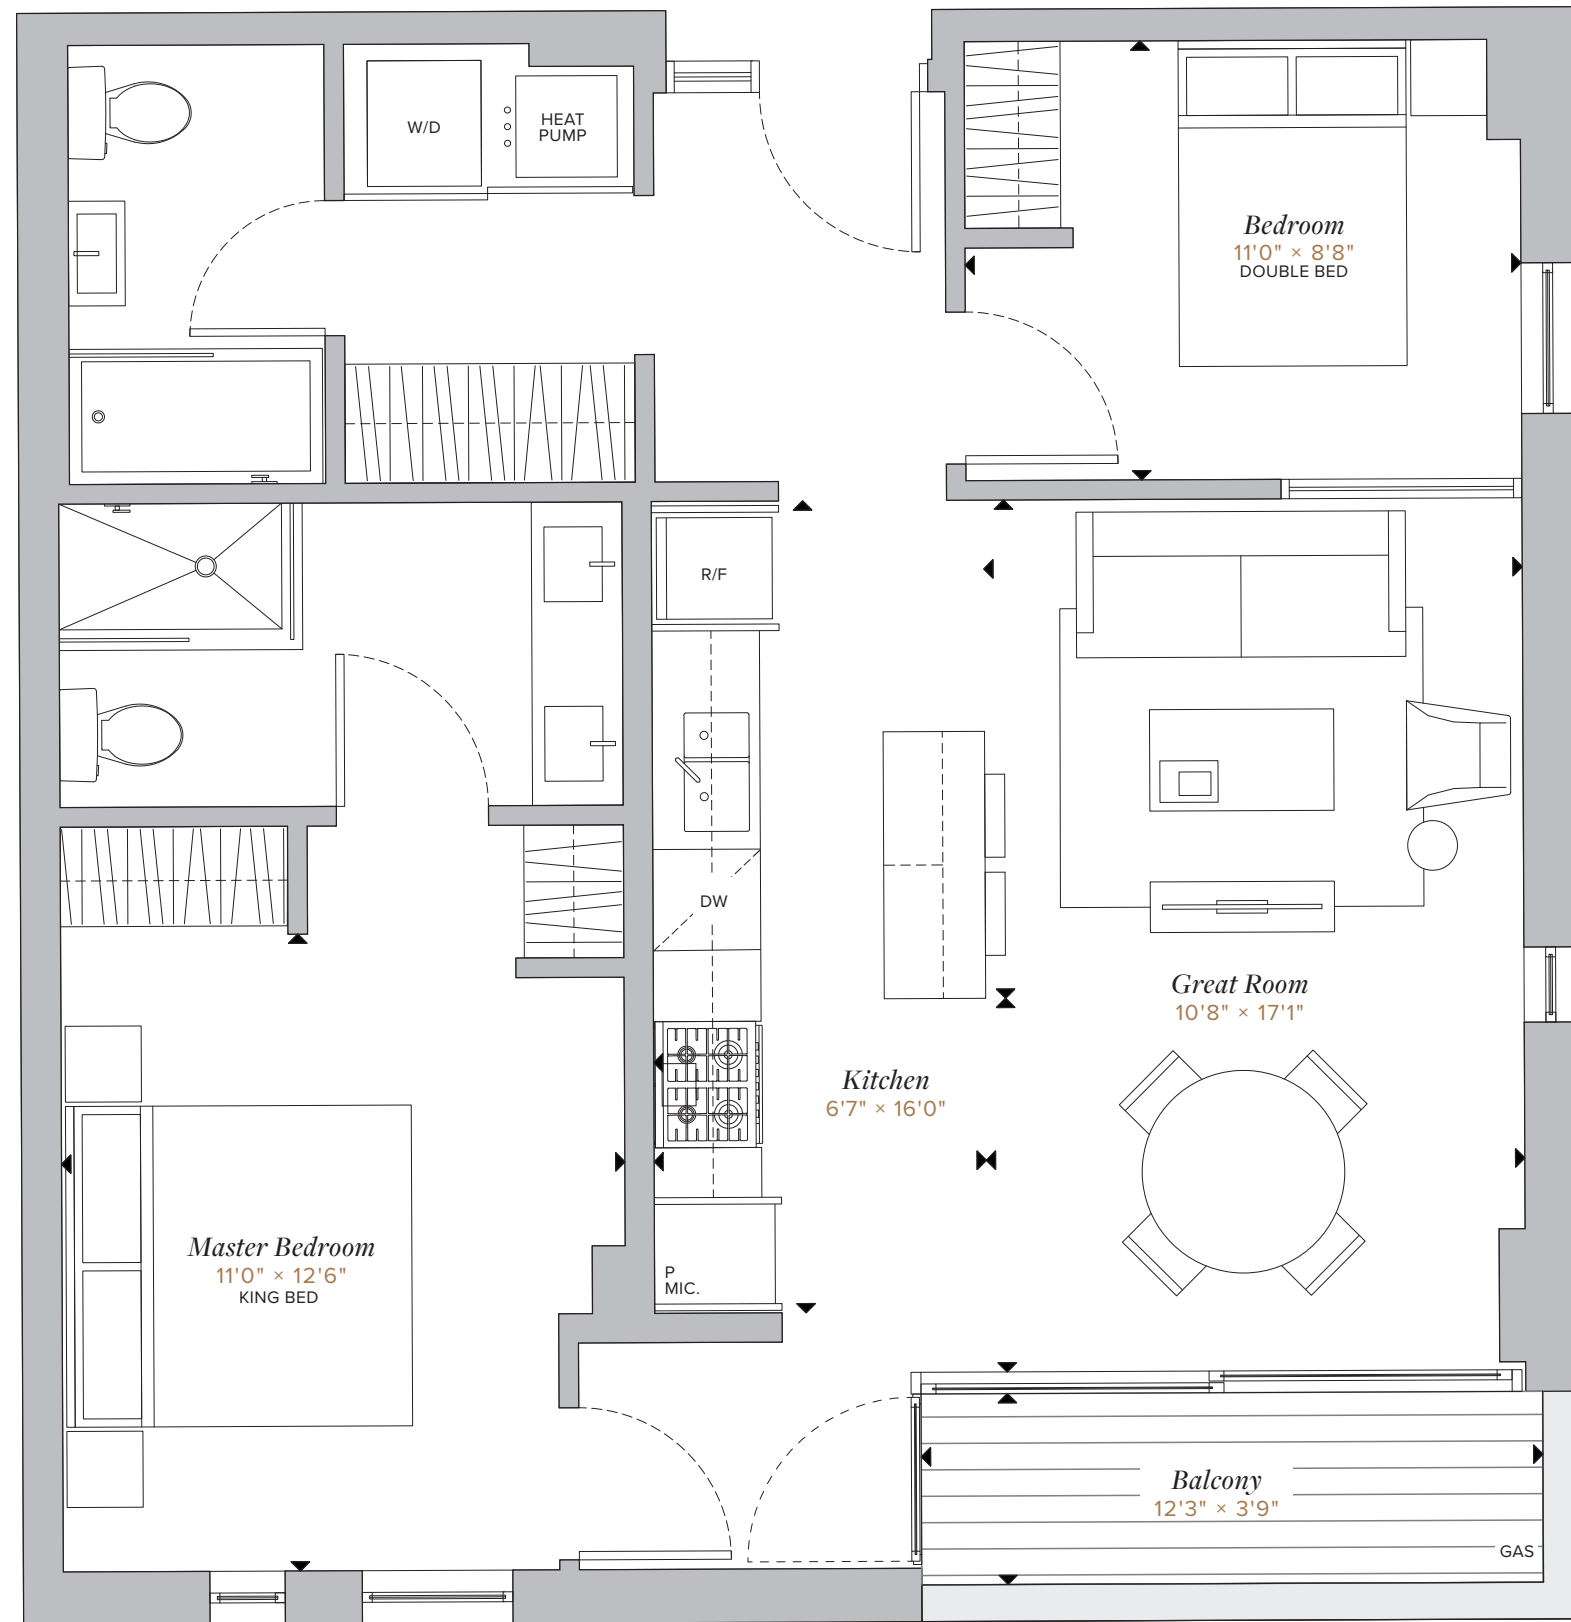

MARCHÉ

ST. CHARLES

MARKET

Be Part Of The Transformation.

207

SOUTH EAST VIEWS

2 BEDROOMS / 2 BATH

INDOOR 911 SQ.FT.
OUTDOOR 45 SQ.FT.

LAST ONE AVAILABLE

MODBOX

STCHARLESMARKET.CA
613.301.7782

All prices, figures, sizes, specifications and information are subject to change without notice. E.&O.E. All areas and stated dimensions are approximate. Actual usable floor space, living area and square footage may vary from stated floor area. Terrace and window sizes and locations, if any, vary per floor. Furniture is not included.